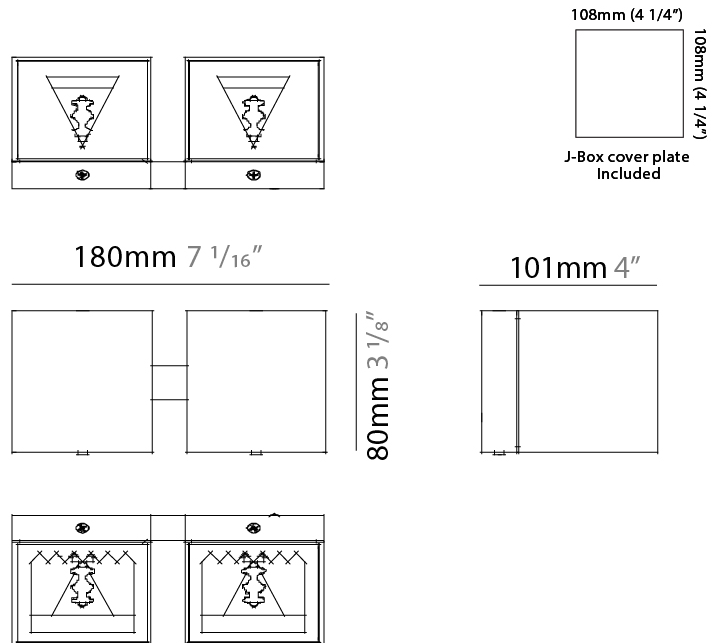

PROJECT _____
TYPE _____
SPECIFIER _____
QUANTITY _____
DATE _____

DAU DOUBLE SURFACE

D93095-

base number   Finish
Options

1. To build a product code in our configurator select the specify button on the base model # product page
2. To build a manual product code on this datasheet choose from the options listed below in blue font and add the suffix to the base model #

GENERAL

Series: Dau _____
Subseries: Dau Double _____
Brand: Milan _____
Division: Design _____
Mounting Type: Surface _____
Mounting Location: Wall _____
Subcategory: Up/Down Light _____

PHYSICAL

Shape: Rectangle _____
Length (mm): 180 _____
Length (in): 7 1/16 _____
Height (mm): 80 _____
Depth (mm): 101 _____
Height (in): 3 1/8 _____
Depth (in): 4 _____
Extension (mm): 101 _____
Extension (in): 4 _____
Light Distribution: Direct / Indirect _____
Fixture Finish: BAL / MWL / BSL _____
Fixture Material: Extruded Aluminum _____

ELECTRICAL

Number of Lamps: 2 _____
Lamp Type: LED Retrofit _____
Lamp Shape: T4 _____
Bulb Included: Bulb Not Included _____
Max. Wattage Per Lamp (W): 3.5 _____
Lamp Base: G9 _____
Input Voltage (V): 120Vac Direct Line _____

LED

OPTICAL

RATINGS AND CERTIFICATIONS

Certified By: Certified for North American Standards _____
IP rating: IP20 _____